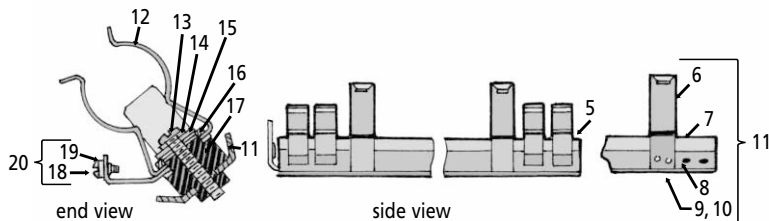

SB-22 Battery Components

SB-22A Battery Components