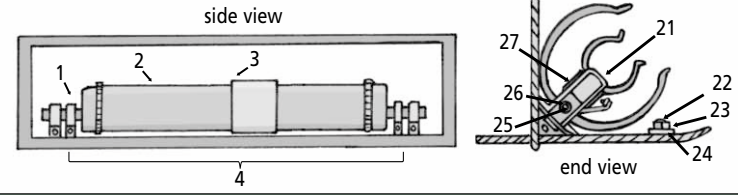

HERE'S THE INFO THAT WILL END YOUR SEARCH. IF THERE IS NO NSN, ORDER USING THE PART NUMBER AND CAGE CODE ON A DD FORM 1348-6. SEND YOUR REQUEST TO THE SOURCE OF SUPPLY, B16.

SB-22 Battery Components

Item	CAGE	P/N	Name	NSN	Qty
1	80063	SC-B-84408	End cap assembly	5999-00-305-0008	2
2	80063	SC-B-84407	Battery case	6160-00-284-0249	2
3	80063	SC-B-84422	Center cap assembly	5999-00-636-8186	1
4	80063	SC-B-84406	Battery case assembly	6160-00-284-5223	1
5	80063	SC-B-84377	Retainer, battery assembly	6160-00-284-6243	1
6	80063	SC-B-84380	Battery clip	N/A	2
7	80063	SC-D-84379	Gusset	N/A	1
8	46384	CL-440-1	Nut, plain, clinch	5310-00-141-1813	5
9	96906	MS35245-9	Screw	N/A	4
10	72962	92-1660-26	Nut, self locking	5310-00-141-9364	4
11	80063	SC-B-84378	Gusset assembly	N/A	1
12	80063	SM-C-84384	Contact clip	5999-00-643-7687	4
13	96906	MS-35229-17	Screw	5305-00-206-3712	4
14	96906	MS-35333-87	Lockwasher	N/A	4
15	80063	SC-B-84383	Washer	N/A	4
16	80063	SC-B-84382	Insulator	N/A	4
17	80063	SC-B-84381	Base, molded	N/A	4
18	96906	MS-35215-10	Screw	5305-00-954-8118	4
19	80063	SC-B-84386	Terminal	N/A	4
20	80063	SC-B-84385	Terminal assembly	N/A	4
21	80063	SC-B-84382	Cable clamp	N/A	1
22	80063	102-356-5	Nut	5310-00-934-9747	5
23	80063	SC-D-84316-3	Lockwasher	N/A	5
24	80063	100-356-5	Screw	N/A	5
25	80063	104-3B-4A	Lockwasher	N/A	1
26	80063	100-5B4-3	Screw	N/A	1
27	80063	SC-B-84391	Sleeving	N/A	1

SB-22 Battery Components